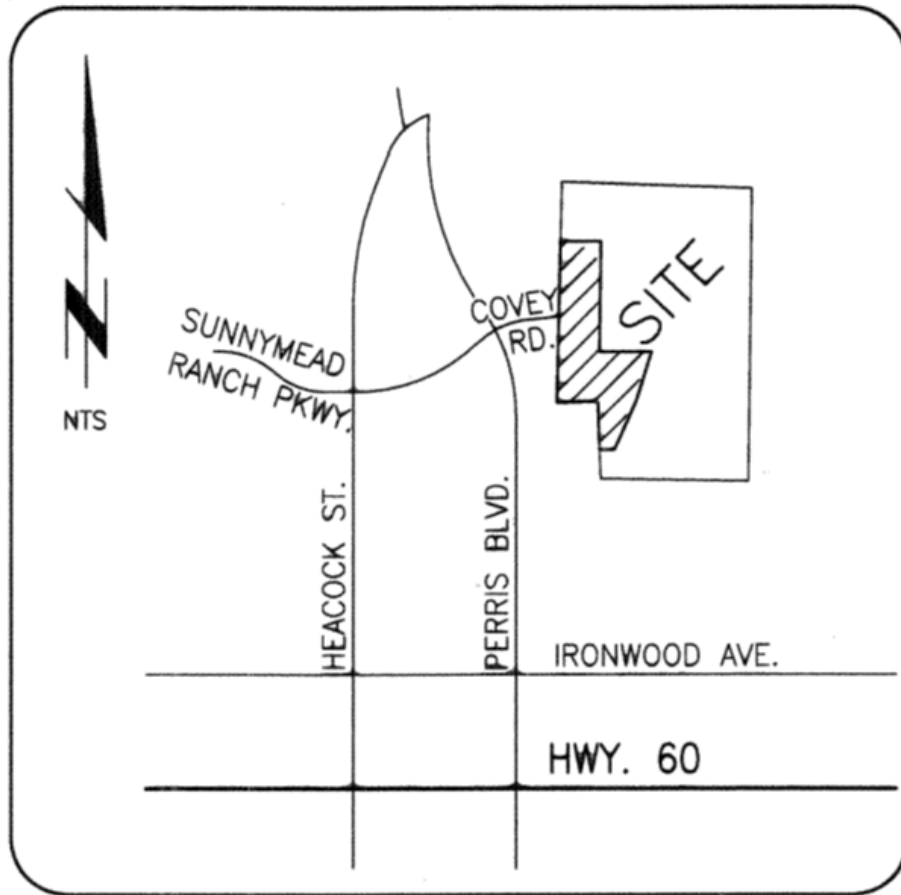

VICINITY MAP

CITY OF MORENO VALLEY
PUBLIC WORKS DEPARTMENT - LAND DEVELOPMENT

PA03-0086
(TM 31592)
Project Site